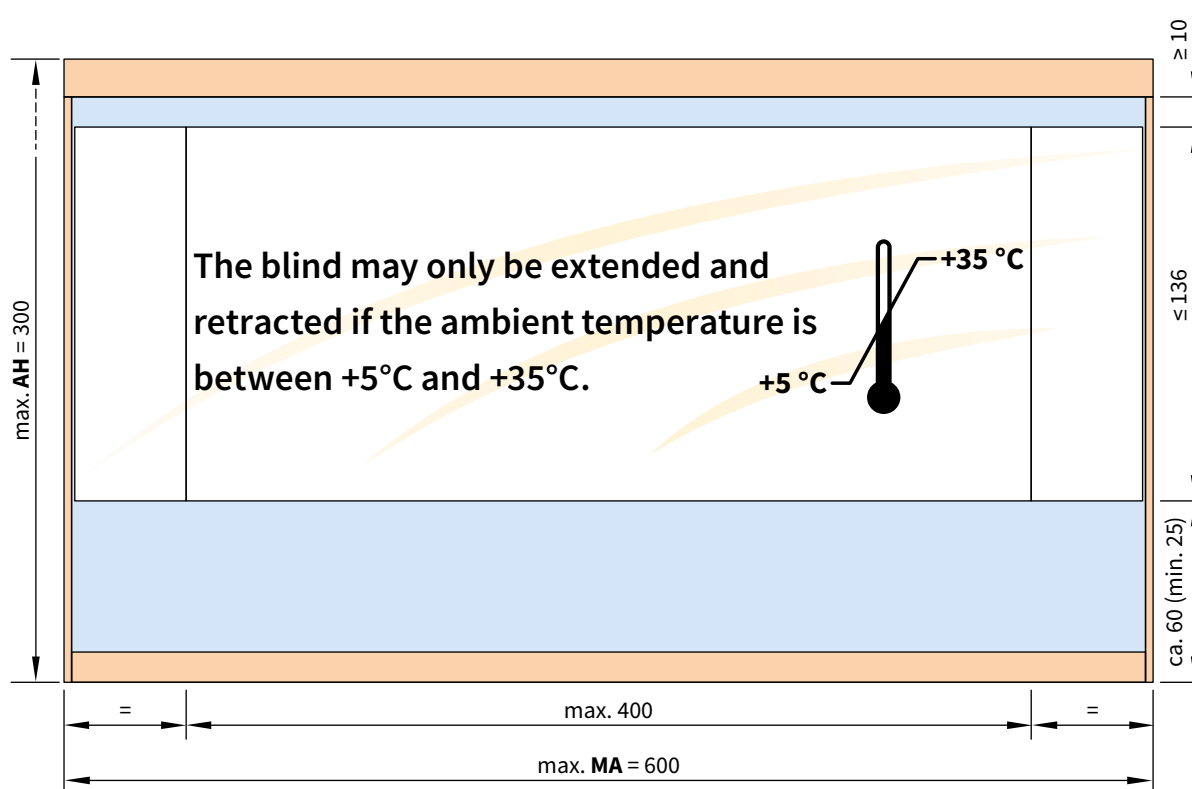

panorama window

markilux panorama window 776 tracfix / 876 tracfix

The flexible window providing an unobstructed view.

flexible panorama window for markilux 776 tracfix and markilux 876 tracfix

- maximum blind size:
fixture width 600 cm × unit height 300 cm
- continuous panorama window
maximum height 136 cm
- fabric strip above and below the window foil:
sunvas or sunsilk
- the fabric strips are always seamless:
With striped patterns the stripes run horizontally,
therefore plain patterns are recommended
- only available with tracfix

Dimension overview panorama window

AH = unit height

MA = blind fixture width

Dimensions in cm

The different properties of polyester fabrics and those of the window foil may, depending on the temperature and conditions, lead to the formation of wrinkles, fraying, curved lines where the materials meet and to squeaking. The foil may also become electrostatically charged.